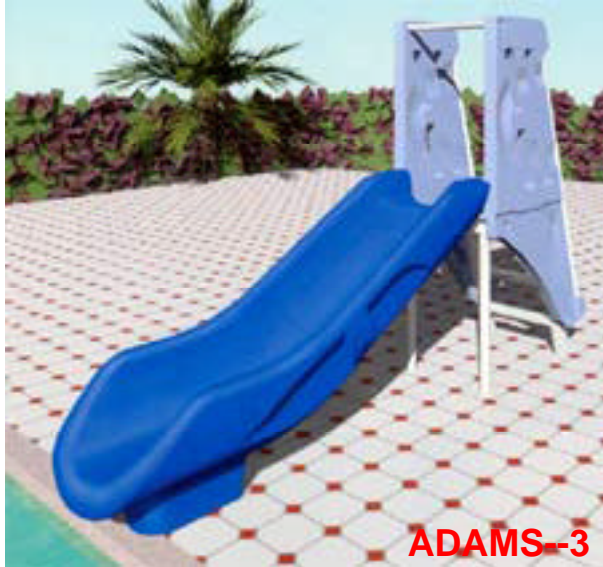

Toddler Slides

Our Toddler Slides series are designed especially for our younger swimmers. The decks are only 36" (.9m) high and are not intimidating because most children can see the platform surface. Short slide runs prevent excessive speed.

ADAMS--3

Like the banana, this model allows maximum 'Hands-on' parental supervision. The deep siderails, smooth bedway, and gentle slope offer security to even the youngest user.

ADAMS--3

BANANA

BANANA

Deep bedway and gentle 90° right turn, combined with the high siderails of the Cascade ladder system, offer a high degree of safety for youngsters. Mom can stand inside the curve to assist.

BAKER-3

BAKER-3

27" diameter tubes enclose the slider completely. Since the slider is hidden during use, however, parental supervision is encourage.

TODDLER SLIDES

Adams-3	3 Feet High
Banana	3 Feet High
Baker-3	3 Feet High