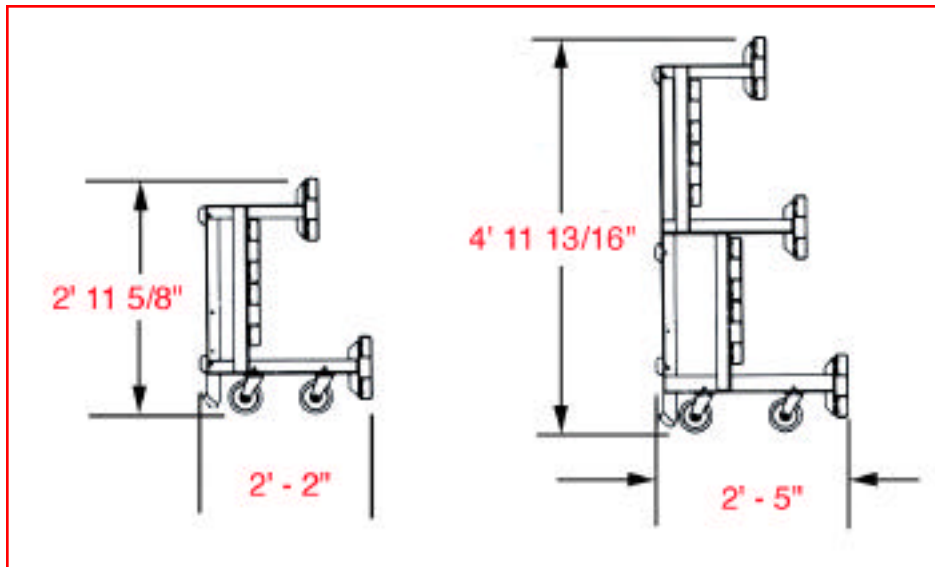

TIP N'ROLL BLEACHERS

Units below include aluminum framework, 2 X 10 seat and double footplank, non-marring rubber foot pads and casters with brakes.

MODEL NO:	ROWS:	LENGTH:	SEATING CAPACITY	WEIGHTS (POUNDS)
TR-0207.5	2	7' 6"	10	76
TR-0209	2	9'	12	84
TR-0212	2	12'	16	114
TR-0215	2	15'	20	131
TR-0221	2	21'	28	178
TR-0224	2	24'	32	212
TR-0307.5	3	7' 6"	15	118
TR-0309	3	9'	18	132
TR-0312	3	12'	24	180
TR-0315	3	15'	30	207
TR-0321	3	21'	42	283
TR-0324	3	24'	48	336

The Tip N'Roll bleacher is perfect for auxiliary seating requirements. This lightweight aluminum unit easily tips up on its casters for convenient storage. Our high grade swivel casters and rubber foot pads will not mar your floors. Insist on 'The Best Seat In The House' for quality, safety, economy and versatility.